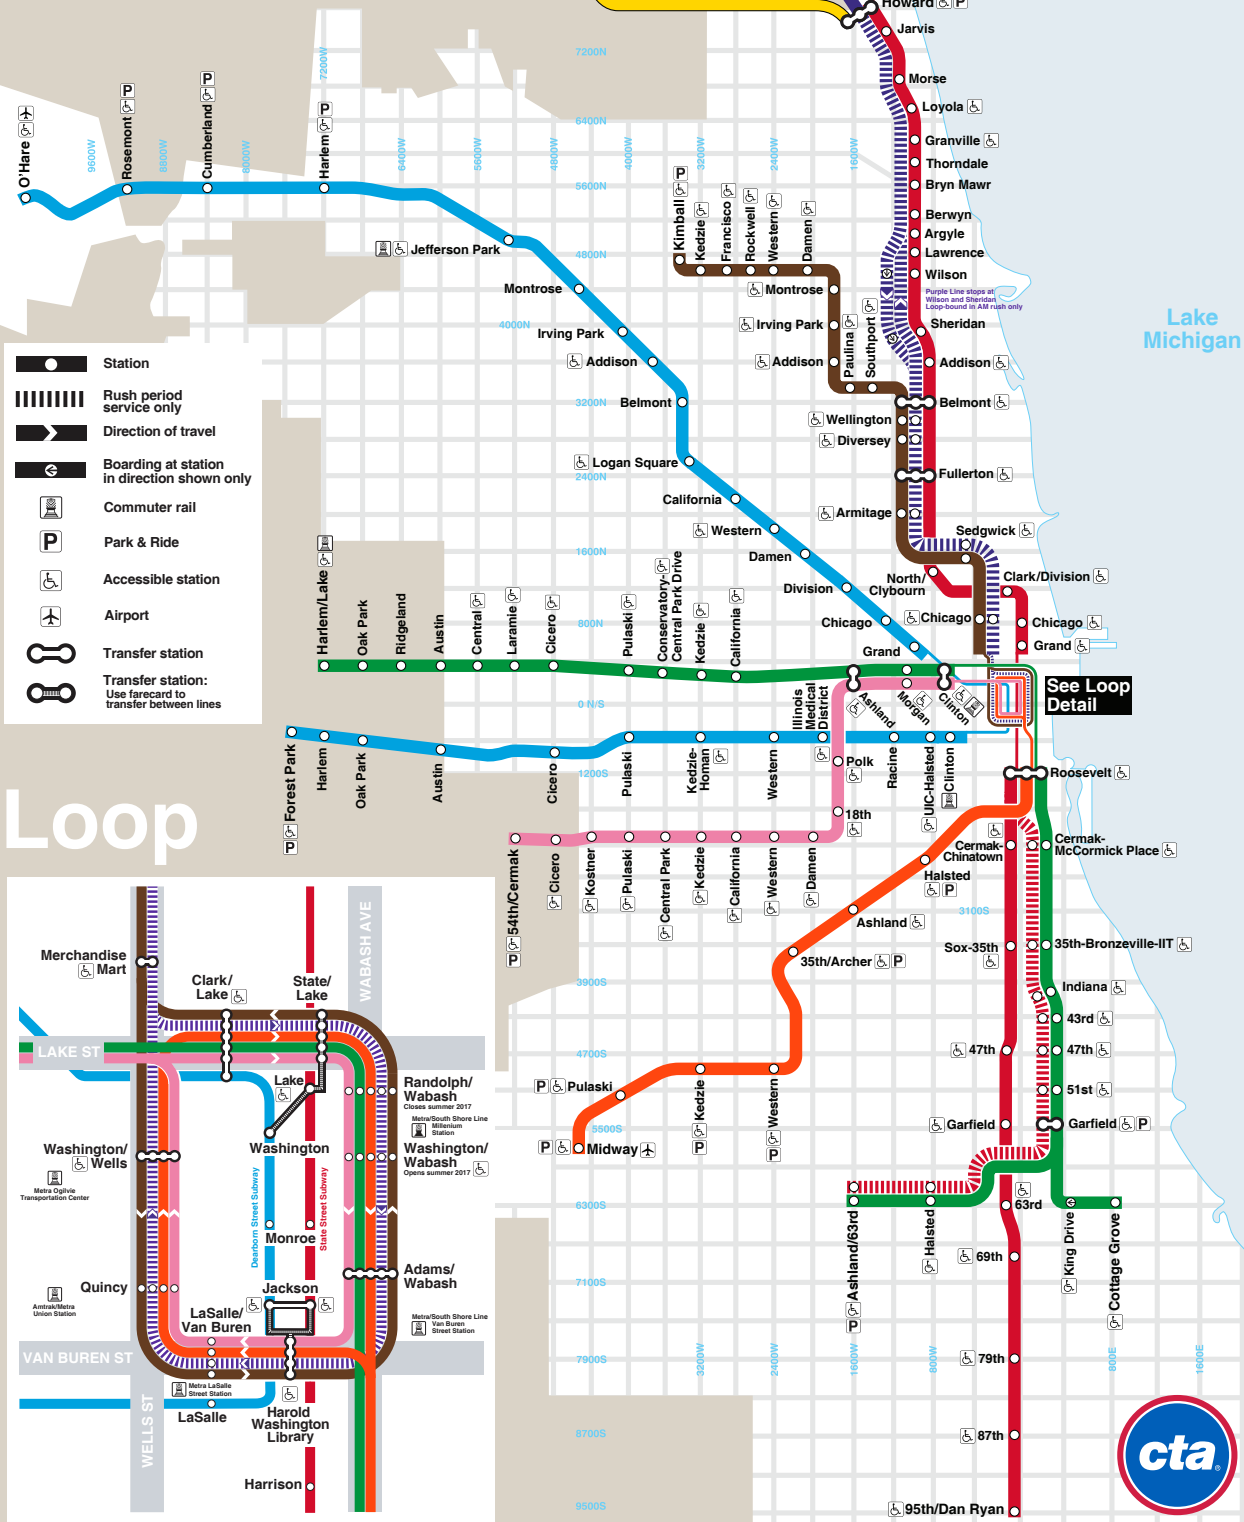

Rail ('L') System Map

For Travel Information Call:
1-312-836-7000

For Customer Assistance Call:
1-888-YOUR-CTA

Hearing Impaired:
1-888-CTA-TTY1

Online:
transitchicago.com

- Station
- Rush period service only
- Direction of travel
- Boarding at station in direction shown only
- Commuter rail
- Park & Ride
- Accessible station
- Airport
- Transfer station
- Transfer station: Use farecard to transfer between lines

Loop

©2017 Chicago Transit Authority, all rights reserved. Reproduction without permission is strictly prohibited. Visit transitchicago.com for latest version.