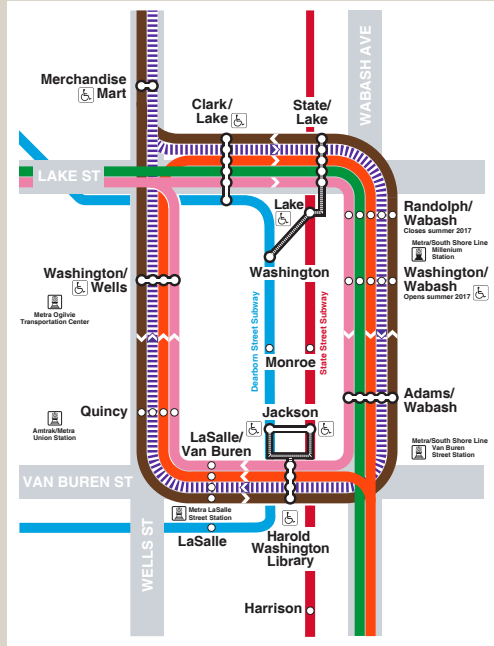

Rail ('L') System Map

For Travel Information Call:
1-312-836-7000

For Customer Assistance Call:
1-888-YOUR-CTA

Hearing Impaired:
1-888-CTA-TTY1

Online:
transitchicago.com

- Station
- Rush period service only
- Direction of travel
- Boarding at station in direction shown only
- Commuter rail
- Park & Ride
- Accessible station
- Airport
- Transfer station
- Transfer station: Use farecard to transfer between lines

Loop

©2017 Chicago Transit Authority, all rights reserved. Reproduction without permission is strictly prohibited. Visit transitchicago.com for latest version.